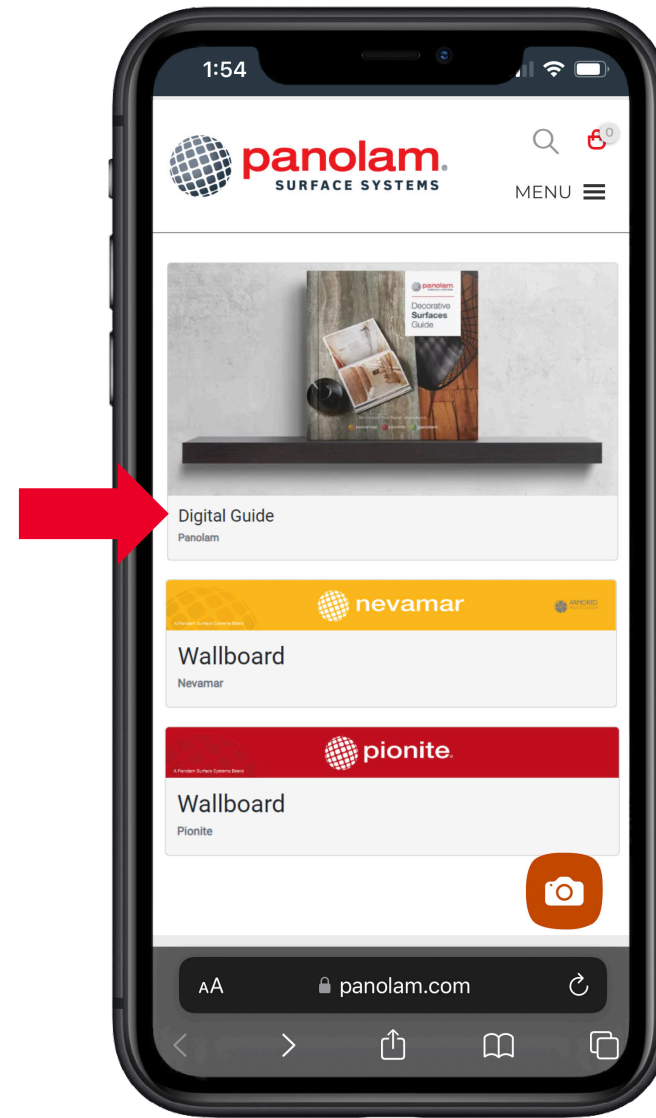

Digital Decorative Surface Guide

Digital Guide - Playbook

Accessing The Digital Guide

Two ways to access Panolam's Decorative Surfaces Guide – Digital Guide tool:

1. On your mobile device, go to www.panolam.com and click on the menu in the top right corner of your screen (see image 1A) , then click on the Digital Guide to access *(visual step-by-step guide on next page)*.
2. On your mobile device, open your camera, and scan the QR code on the inside cover of the physical binder titled: "2. Digital Guide" (see image 1B).

*Image 1B

*Image 1A

1. Click on the menu

2. Select "Digital Guide"

Navigation: Pages

Navigating the Digital Guide is quite simple. To view pages, you can simply scroll up and down using your finger.

If you know what you are looking for, use the search function (in the header):

Or use the page number function (also in the header):

Navigation: Zoom In / Out

To zoom in and zoom out, you can use the - / + icons in the header (see image 2). Or you can use the *two-finger drag*:

To zoom in, press lightly on the screen with your index finger and thumb, then slowly drag them apart.

To zoom out, press lightly on the screen with your index finger and thumb, then slowly drag them closer together.

*Image 2

Navigation: View Product / Info

To view a product and the related product information (high-resolution image, full-sized sheet, specs, contact a rep and/or distributor, order samples, etc.), simply tap on the product.