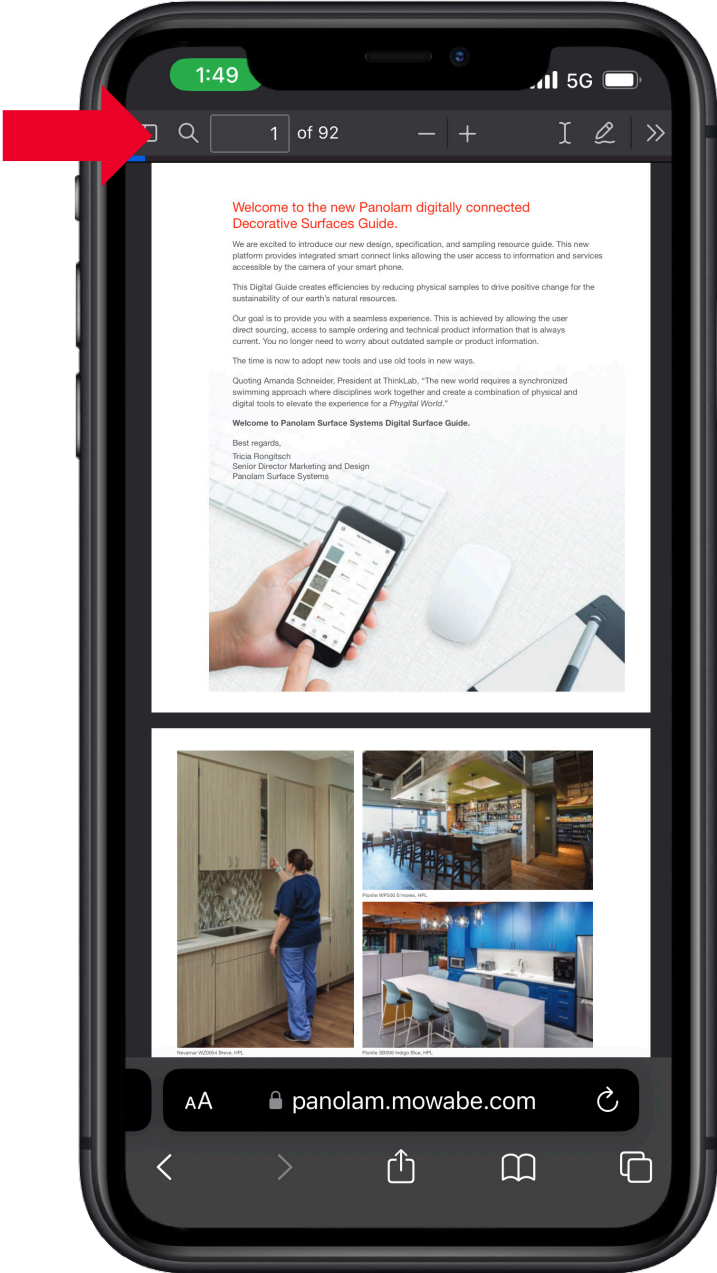

Digital Decorative Surface Guide

Digital Guide - Playbook

Accessing The Digital Guide

Two ways to access Panolam's Decorative Surfaces Guide – Digital Guide tool:

1. On your mobile device, go to www.panolam.com and click on the menu in the top right corner of your screen (see image 1A) , then click on the Digital Guide to access *(visual step-by-step guide on next page)*.
2. On your mobile device, open your camera, and scan the QR code on the inside cover of the physical binder titled: "2. Digital Guide" (see image 1B).

*Image 1B

*Image 1A

1. Click on the menu

2. Select "Digital Guide"

Navigation: Pages

Navigating the Digital Guide is quite simple. To view pages, you can simply scroll up and down using your finger.

If you know what you are looking for, use the search function (in the header):

Or use the page number function (also in the header):

Navigation: Zoom In / Out

To zoom in and zoom out, you can use the - / + icons in the header (see image 2). Or you can use the *two-finger drag*:

To zoom in, press lightly on the screen with your index finger and thumb, then slowly drag them apart.

To zoom out, press lightly on the screen with your index finger and thumb, then slowly drag them closer together.

*Image 2

Navigation: View Product / Info

To view a product and the related product information (high-resolution image, full-sized sheet, specs, contact a rep and/or distributor, order samples, etc.), simply tap on the product.