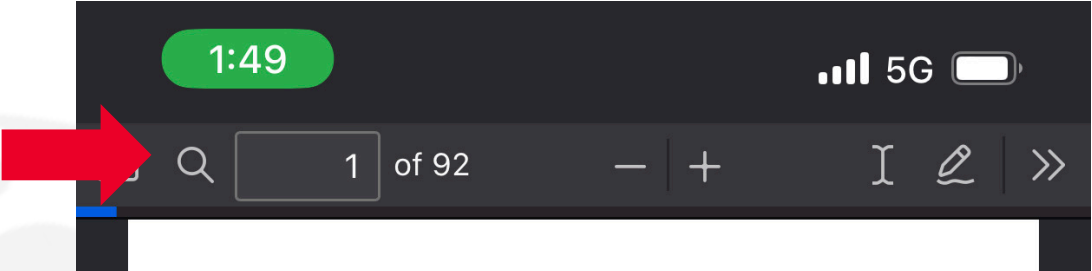

Digital Decorative Surface Guide

Digital Guide - Playbook

Accessing The Digital Guide

Two ways to access Panolam's Decorative Surfaces Guide – Digital Guide tool:

1. On your mobile device, go to www.panolam.com and click on the menu in the top right corner of your screen (see image 1A) , then click on the Digital Guide to access *(visual step-by-step guide on next page)*.
2. On your mobile device, open your camera, and scan the QR code on the inside cover of the physical binder titled: "2. Digital Guide" (see image 1B).

*Image 1B

*Image 1A

1. Click on the menu

2. Select "Digital Guide"

Navigation: Pages

Navigating the Digital Guide is quite simple. To view pages, you can simply scroll up and down using your finger.

If you know what you are looking for, use the search function (in the header):

Or use the page number function (also in the header):

Navigation: Zoom In / Out

To zoom in and zoom out, you can use the - / + icons in the header (see image 2). Or you can use the *two-finger drag*:

To zoom in, press lightly on the screen with your index finger and thumb, then slowly drag them apart.

To zoom out, press lightly on the screen with your index finger and thumb, then slowly drag them closer together.

*Image 2

Navigation: View Product / Info

To view a product and the related product information (high-resolution image, full-sized sheet, specs, contact a rep and/or distributor, order samples, etc.), simply tap on the product.