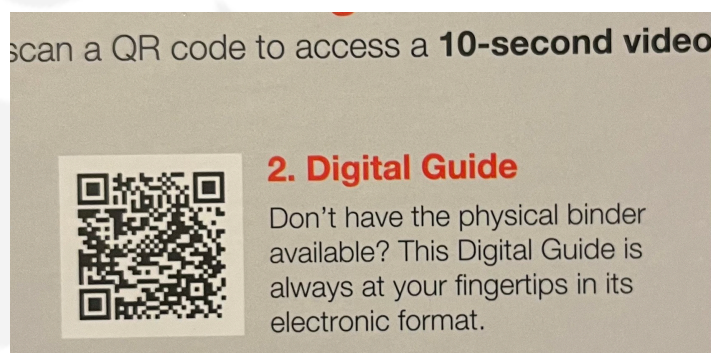

Digital Decorative Surface Guide

Digital Guide - Playbook

Accessing The Digital Guide

Two ways to access Panolam's Decorative Surfaces Guide – Digital Guide tool:

1. On your mobile device, go to www.panolam.com and click on the menu in the top right corner of your screen (see image 1A) , then click on the Digital Guide to access *(visual step-by-step guide on next page)*.
2. On your mobile device, open your camera, and scan the QR code on the inside cover of the physical binder titled: "2. Digital Guide" (see image 1B).

*Image 1B

*Image 1A

1. Click on the menu

2. Select "Digital Guide"

Navigation: Pages

Navigating the Digital Guide is quite simple. To view pages, you can simply scroll up and down using your finger.

If you know what you are looking for, use the search function (in the header):