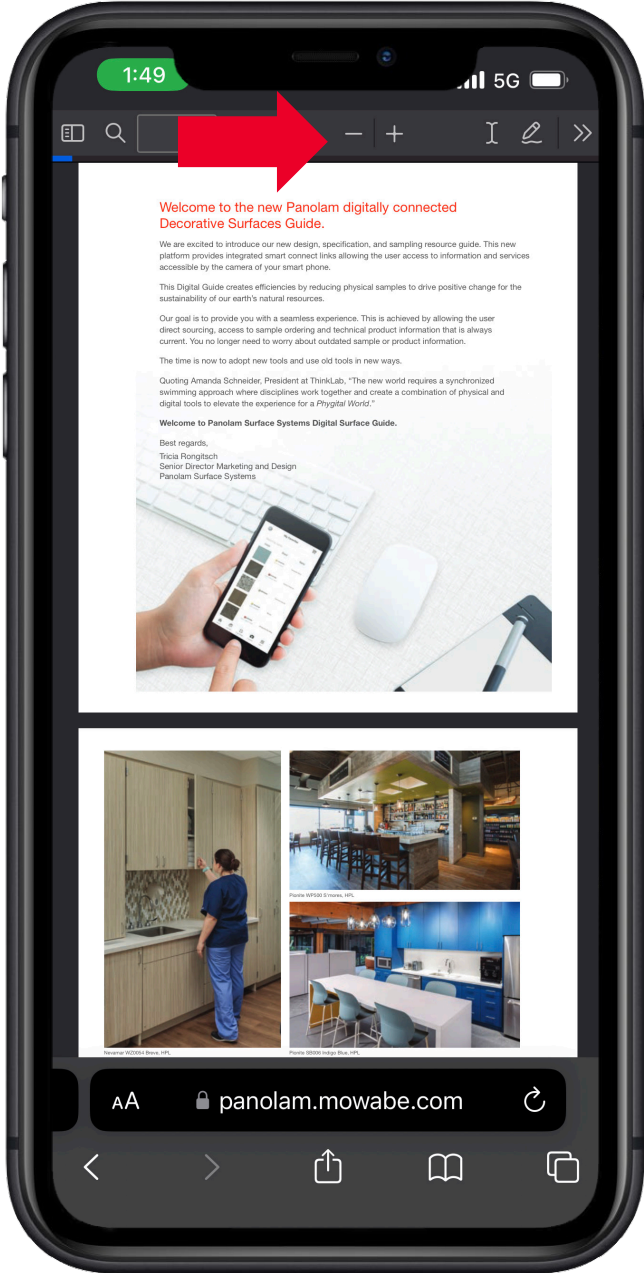

Digital Decorative Surface Guide

Digital Guide - Playbook

Accessing The Digital Guide

Two ways to access Panolam's Decorative Surfaces Guide – Digital Guide tool:

1. On your mobile device, go to www.panolam.com and click on the menu in the top right corner of your screen (see image 1A) , then click on the Digital Guide to access *(visual step-by-step guide on next page)*.
2. On your mobile device, open your camera, and scan the QR code on the inside cover of the physical binder titled: "2. Digital Guide" (see image 1B).

*Image 1B

*Image 1A

1. Click on the menu

2. Select "Digital Guide"

Navigation: Pages

Navigating the Digital Guide is quite simple. To view pages, you can simply scroll up and down using your finger.

If you know what you are looking for, use the search function (in the header):

Or use the page number function (also in the header):

Navigation: Zoom In / Out

To zoom in and zoom out, you can use the - / + icons in the header (see image 2). Or you can use the *two-finger drag*:

To zoom in, press lightly on the screen with your index finger and thumb, then slowly drag them apart.

To zoom out, press lightly on the screen with your index finger and thumb, then slowly drag them closer together.

*Image 2

Navigation: View Product / Info

To view a product and the related product information (high-resolution image, full-sized sheet, specs, contact a rep and/or distributor, order samples, etc.), simply tap on the product.