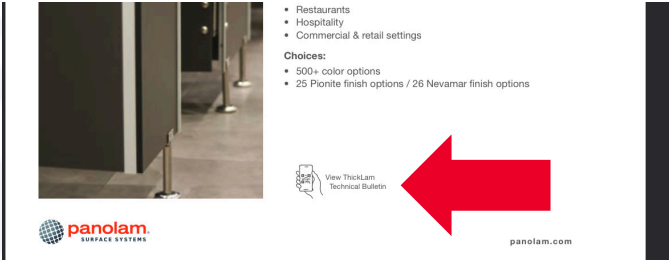

Navigation: View Product / Info

To view a product and the related product information (high-resolution image, full-sized sheet, specs, contact a rep and/or distributor, order samples, etc.), simply tap on the product.

This will bring you directly to a webpage containing everything you'll need.

Some pages in the Digital Guide contain technical bulletins...