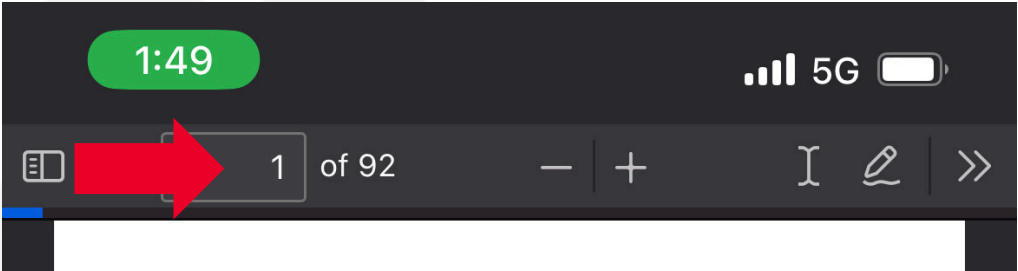

Digital Decorative Surface Guide

Digital Guide - Playbook

Accessing The Digital Guide

Two ways to access Panolam's Decorative Surfaces Guide – Digital Guide tool:

1. On your mobile device, go to www.panolam.com and click on the menu in the top right corner of your screen (see image 1A) , then click on the Digital Guide to access *(visual step-by-step guide on next page)*.
2. On your mobile device, open your camera, and scan the QR code on the inside cover of the physical binder titled: "2. Digital Guide" (see image 1B).

*Image 1B

*Image 1A

1. Click on the menu

2. Select "Digital Guide"

Navigation: Pages

Navigating the Digital Guide is quite simple. To view pages, you can simply scroll up and down using your finger.

If you know what you are looking for, use the search function (in the header):

Or use the page number function (also in the header):

Navigation: Zoom In / Out

To zoom in and zoom out, you can use the - / + icons in the header (see image 2). Or you can use the *two-finger drag*:

To zoom in, press lightly on the screen with your index finger and thumb, then slowly drag them apart.

To zoom out, press lightly on the screen with your index finger and thumb, then slowly drag them closer together.

*Image 2

Navigation: View Product / Info

To view a product and the related product information (high-resolution image, full-sized sheet, specs, contact a rep and/or distributor, order samples, etc.), simply tap on the product.