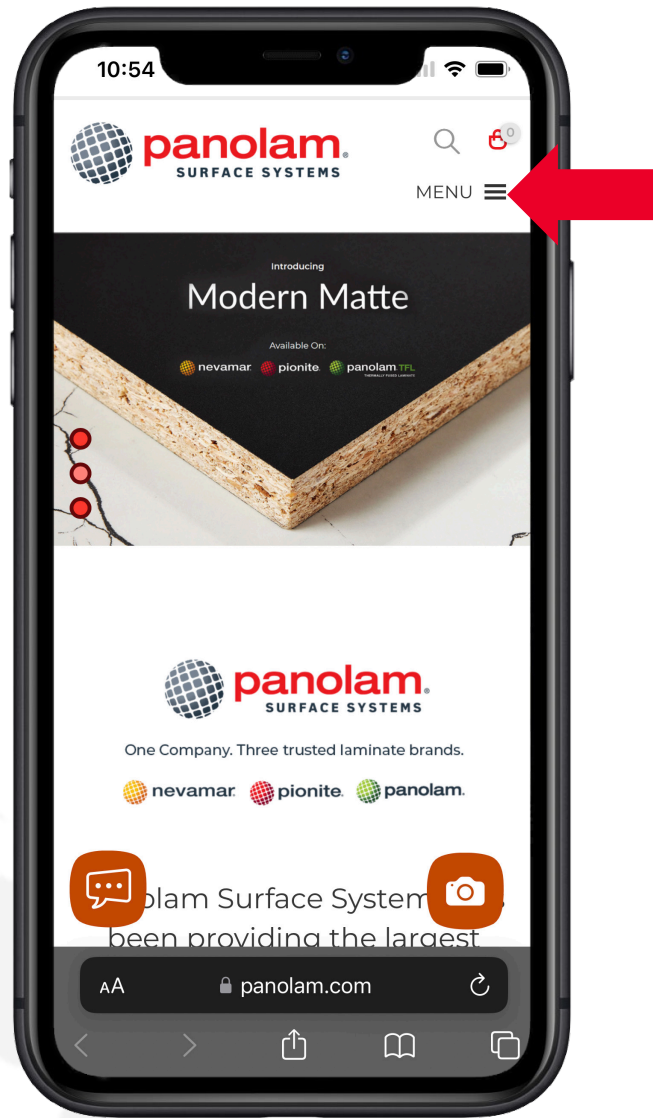

Digital Decorative Surface Guide

Digital Guide - Playbook

Accessing The Digital Guide

Two ways to access Panolam's Decorative Surfaces Guide – Digital Guide tool:

1. On your mobile device, go to www.panolam.com and click on the menu in the top right corner of your screen (see image 1A) , then click on the Digital Guide to access *(visual step-by-step guide on next page)*.
2. On your mobile device, open your camera, and scan the QR code on the inside cover of the physical binder titled: "2. Digital Guide" (see image 1B).

*Image 1B

*Image 1A

1. Click on the menu

2. Select "Digital Guide"

Navigation: Pages

Navigating the Digital Guide is quite simple. To view pages, you can simply scroll up and down using your finger.

If you know what you are looking for, use the search function (in the header):

Or use the page number function (also in the header):

Navigation: Zoom In / Out

To zoom in and zoom out, you can use the - / + icons in the header (see image 2). Or you can use the *two-finger drag*:

To zoom in, press lightly on the screen with your index finger and thumb, then slowly drag them apart.

To zoom out, press lightly on the screen with your index finger and thumb, then slowly drag them closer together.

*Image 2

Navigation: View Product / Info

To view a product and the related product information (high-resolution image, full-sized sheet, specs, contact a rep and/or distributor, order samples, etc.), simply tap on the product.