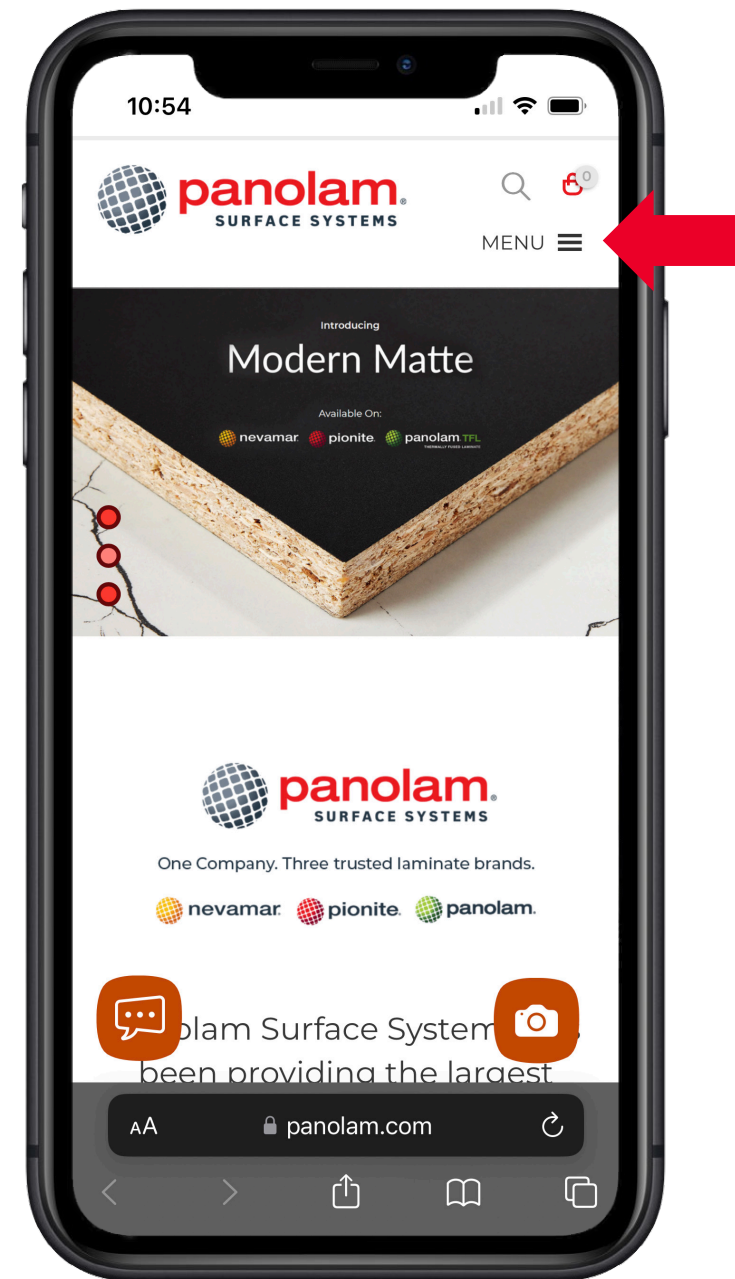

Digital Decorative Surface Guide

Digital Guide - Playbook

Accessing The Digital Guide

Two ways to access Panolam's Decorative Surfaces Guide – Digital Guide tool:

1. On your mobile device, go to www.panolam.com and click on the menu in the top right corner of your screen (see image 1A) , then click on the Digital Guide to access *(visual step-by-step guide on next page)*.
2. On your mobile device, open your camera, and scan the QR code on the inside cover of the physical binder titled: "2. Digital Guide" (see image 1B).

*Image 1B

*Image 1A

1. Click on the menu

2. Select "Digital Guide"

Navigation: Pages

Navigating the Digital Guide is quite simple. To view pages, you can simply scroll up and down using your finger.

If you know what you are looking for, use the search function (in the header):

Or use the page number function (also in the header):

Navigation: Zoom In / Out

To zoom in and zoom out, you can use the - / + icons in the header (see image 2). Or you can use the *two-finger drag*:

To zoom in, press lightly on the screen with your index finger and thumb, then slowly drag them apart.

To zoom out, press lightly on the screen with your index finger and thumb, then slowly drag them closer together.

*Image 2

Navigation: View Product / Info

To view a product and the related product information (high-resolution image, full-sized sheet, specs, contact a rep and/or distributor, order samples, etc.), simply tap on the product.